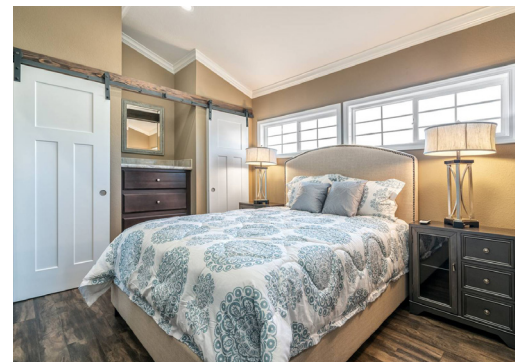

APH-630 - 1 Bed - 1 Bath - 399 sq ft. - 15' x 26'

Call today to schedule an appointment

855-550-6550