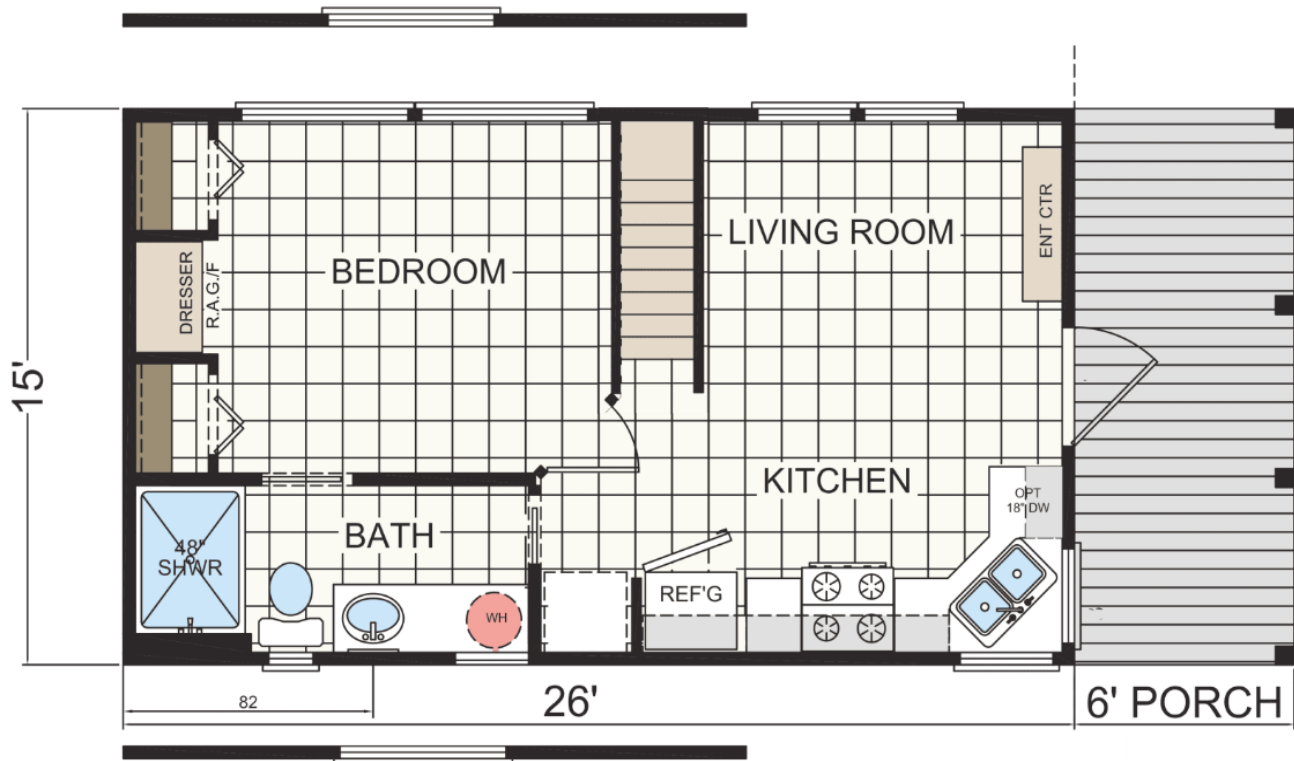

APH-630 - 1 Bed - 1 Bath - 399 sq ft. - 15' x 26'

Call today to schedule an appointment

855-550-6550